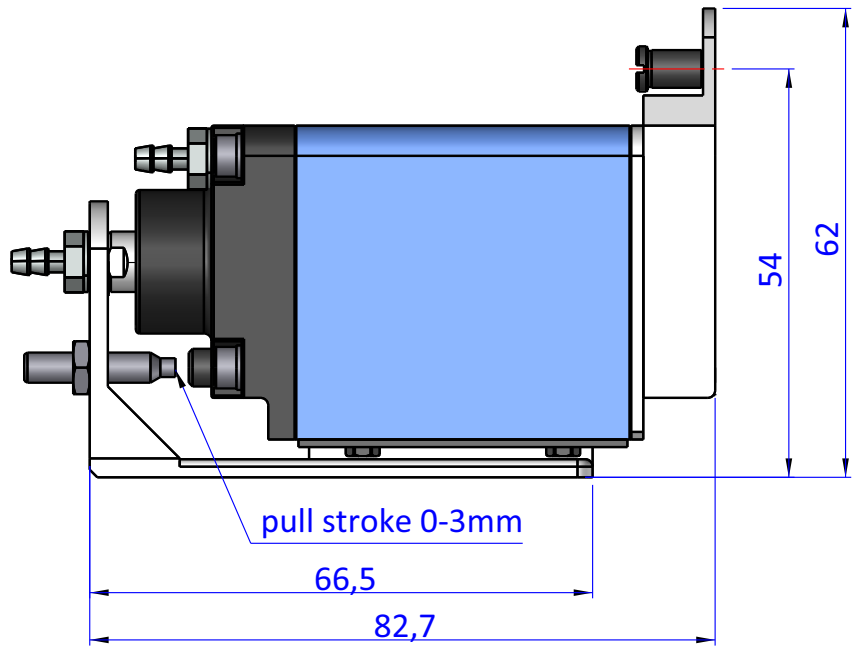

THE PROPERTY OF THE DRAWING IS ESTABLISHED BY LAW. IT IS FORBIDDEN TO PRODUCE OR SHOW IT TO THIRD PART. WITHOUT A WRITTEN AGREEMENT.

DESIGNED FROM	REVIEW
FPS Automation	A

DATE	WEIGHT
12/10/2020	0,275kg

CODE
VES.GTNY10G

Format A4

UNI 936-76

GENERAL TOLERANCE

UNI - ISO 2768

CLASSE f

DESCRIPTION

VES.GTNY10G