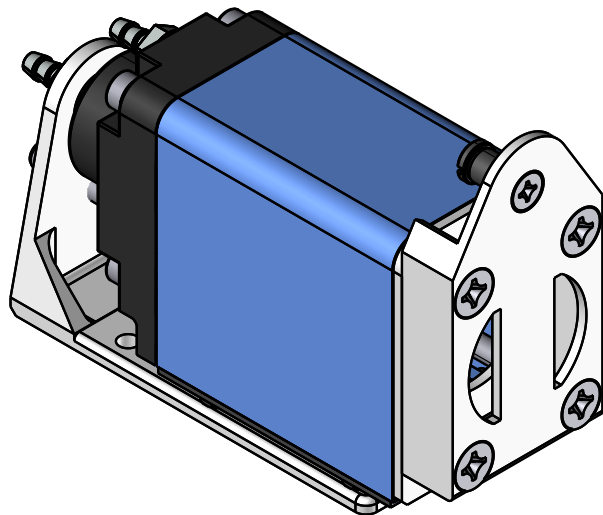

THE PROPERTY OF THE DRAWING IS ESTABLISHED BY LAW. IT IS FORBIDDEN TO PRODUCE OR SHOW IT TO THIRD PART. WITHOUT A WRITTEN AGREEMENT.

DESIGNED FROM	REVIEW
FPS Automation	A

DATE	WEIGHT
12/10/2020	0,275kg

CODE
VES.GTNY10G

Format A4

UNI 936-76

GENERAL TOLERANCE

UNI - ISO 2768

CLASSE f

DESCRIPTION

VES.GTNY10G