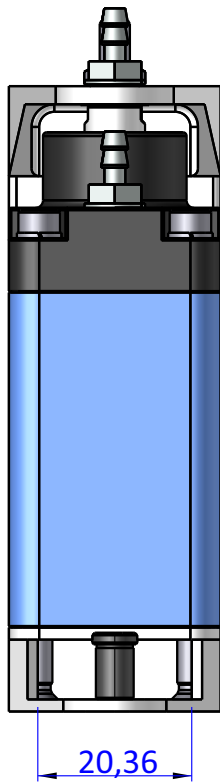

THE PROPERTY OF THE DRAWING IS ESTABLISHED BY LAW. IT IS FORBIDDEN TO PRODUCE OR SHOW IT TO THIRD PART. WITHOUT A WRITTEN AGREEMENT.

DESIGNED FROM	REVIEW
FPS Automation	A

DATE	WEIGHT
12/10/2020	0,275kg

CODE
VES.GTNY10G

Format A4

UNI 936-76

GENERAL TOLERANCE

UNI - ISO 2768

CLASSE f

DESCRIPTION

VES.GTNY10G