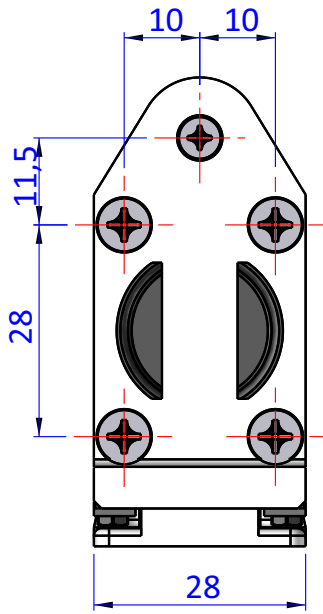

THE PROPERTY OF THE DRAWING IS ESTABLISHED BY LAW. IT IS FORBIDDEN TO PRODUCE OR SHOW IT TO THIRD PART. WITHOUT A WRITTEN AGREEMENT.

DESIGNED FROM	REVIEW
FPS Automation	A

DATE	WEIGHT
12/10/2020	0,275kg

CODE
VES.GTNY10G

Format A4

UNI 936-76

GENERAL TOLERANCE

UNI - ISO 2768

CLASSE f

DESCRIPTION

VES.GTNY10G